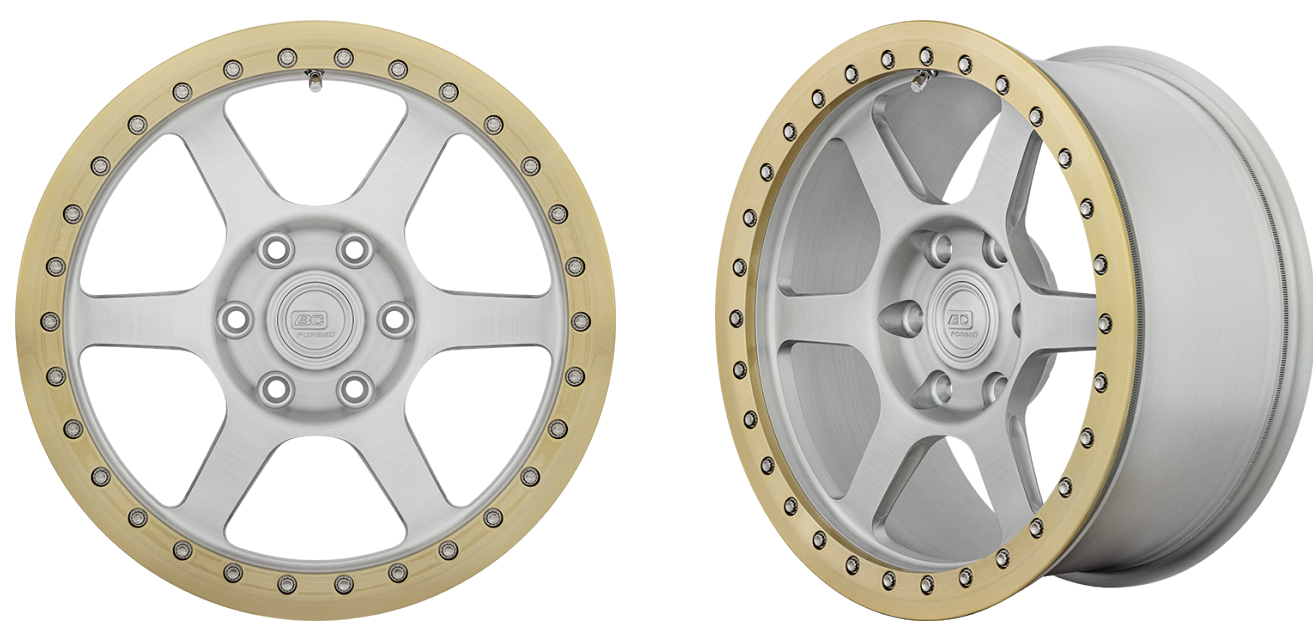

► 1-PIECE

RD Series

RD03-BL

RD03

RD05-BL

RD05

RD06-BL

RD06

KX Series 19"-22"

KX-9

EH Series 18"-24"

EH28 (5-LUG ONLY)

GW Series 18"-22"

GW-A05

GW-A05-CX

► 2-PIECE

LE Series 17"-23"

LE91

MLE Series 17"-23"

MLE91

HCK Series 19"-23"

HCK198 (5-LUG ONLY)

HCK198S (5-LUG ONLY)

HCA Series 18"-23"

HCA198 (5-LUG ONLY)

HCA198S (5-LUG ONLY)

HCS Series 18"-23"

HCS71 (5-LUG ONLY)

HCS71S (5-LUG ONLY)