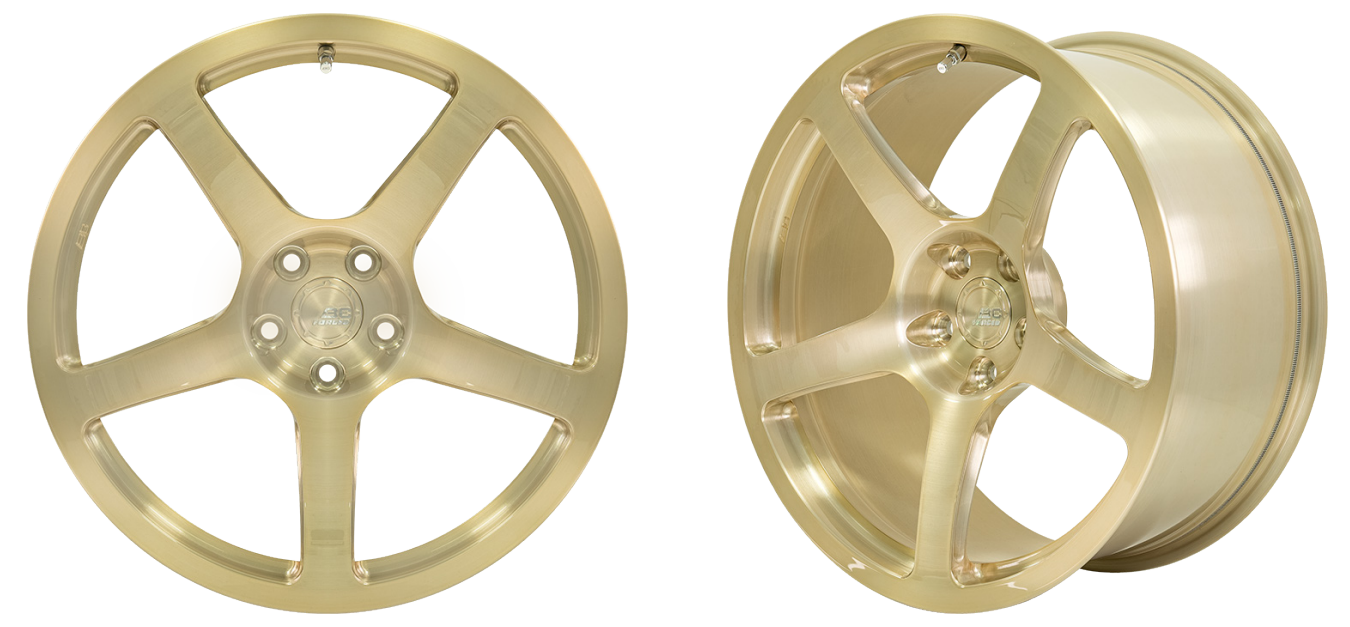

► 1-PIECE

RD Series

RD03-BL

RD03

RD05-BL

RD05

RD06-BL

RD06

KX Series 19"-22"

KX-9

EH Series 18"-24"

EH28 (5-LUG ONLY)

GW Series 18"-22"

GW-A05

GW-A05-CX

► 2-PIECE

LE Series 17"-23"

LE91

MLE Series 17"-23"

MLE91

HCK Series 19"-23"

HCK198 (5-LUG ONLY)

HCK198S (5-LUG ONLY)

HCA Series 18"-23"

HCA198 (5-LUG ONLY)

HCA198S (5-LUG ONLY)

HCS Series 18"-23"

HCS71 (5-LUG ONLY)

HCS71S (5-LUG ONLY)