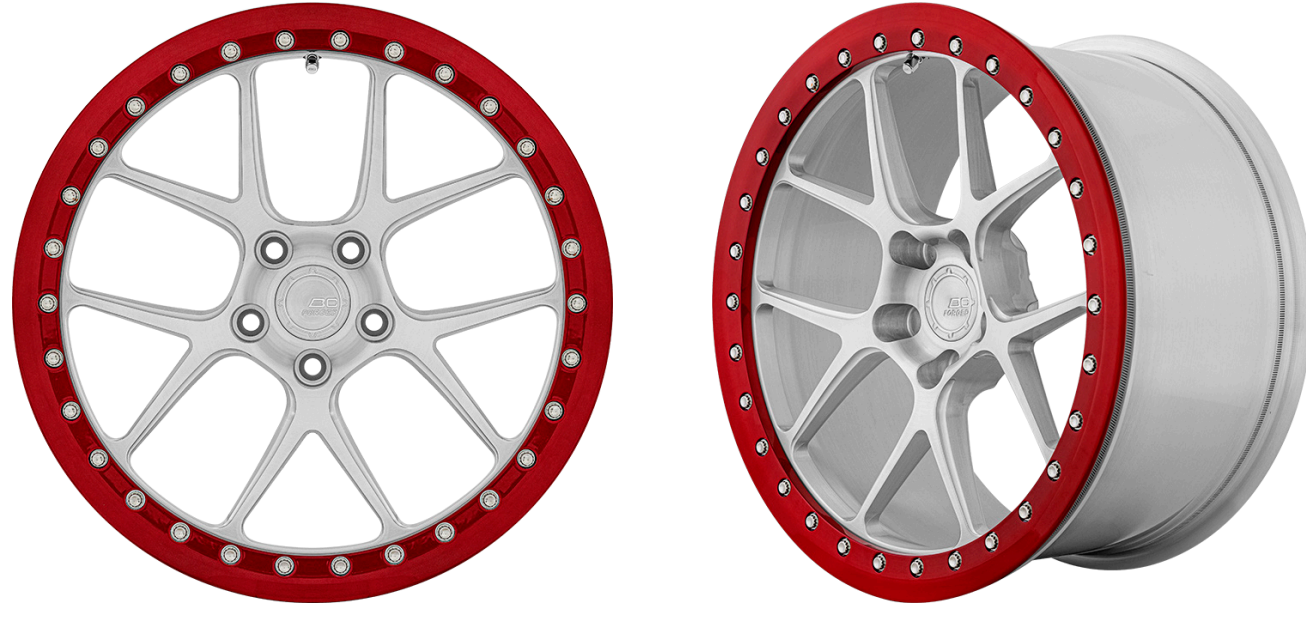

1-PIECE

RD Series

RD01-BL

RD01

RD02-BL (5-LUG ONLY)

RD02 (5-LUG ONLY)

BCR Series 17"-20"

BCR S5

BCR S6

BCR S7

BCR S10

GW Series 18"-23"

GW-A03

GW-A03-CX

2-PIECE

LE Series 17"-23"

LE-Z56

LE-Z56-CX

MLE Series 17"-23"

MLE-Z56

MLE-Z56-CX

HC Series 18"-23"

HC29

HC29S