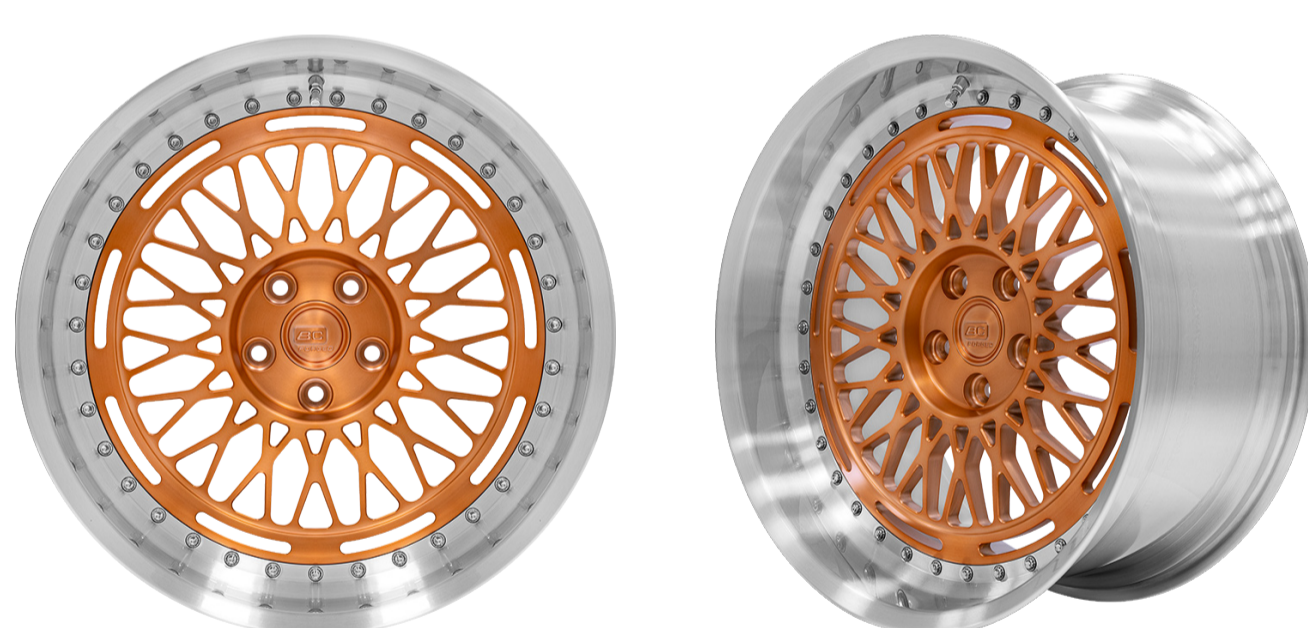

MKP25 (5-LUG ONLY)

TR
Series
17"-22"

TR07

TR07A

▶ 2-PIECE

MHE
Series
18"-23"

MHE910

LE
Series
17"-23"

LE910

MLE
Series
17"-23"

MLE910

HCK
Series
19"-23"

HCK855 (5-LUG ONLY)

HCK855S (5-LUG ONLY)

HCS
Series
18"-23"

HCS75 (5-LUG ONLY)