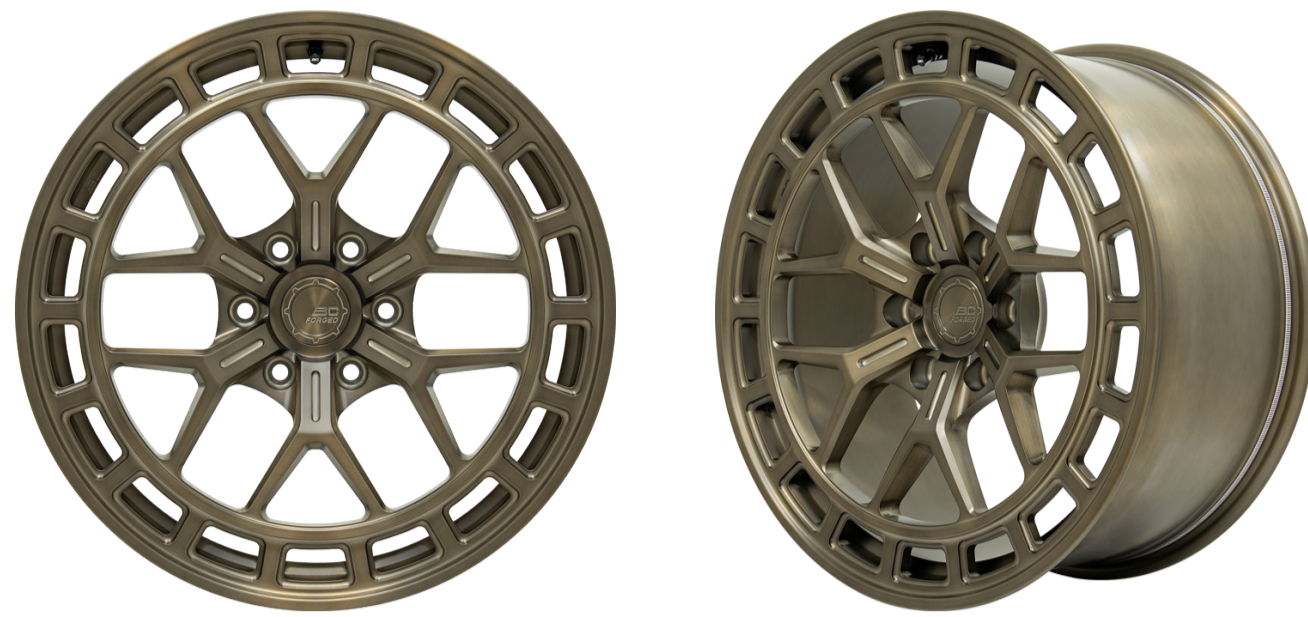

▶ 1-PIECE

AF
Series
18"-24"

AF18

AF55 (5-LUG ONLY)

AF616 (6-LUG ONLY)

TPX
Series
18"-22"

TPX65

MKP
Series
20"-24"

MKP25 (5-LUG ONLY)

TR
Series
17"-22"

TR07

TR07A

▶ 2-PIECE

MHE
Series
18"-23"

MHE910

LE
Series
17"-23"

LE910

MLE
Series
17"-23"

MLE910

HCK
Series
19"-23"

HCK855 (5-LUG ONLY)

HCK855S (5-LUG ONLY)

HCS
Series
18"-23"

HCS75 (5-LUG ONLY)